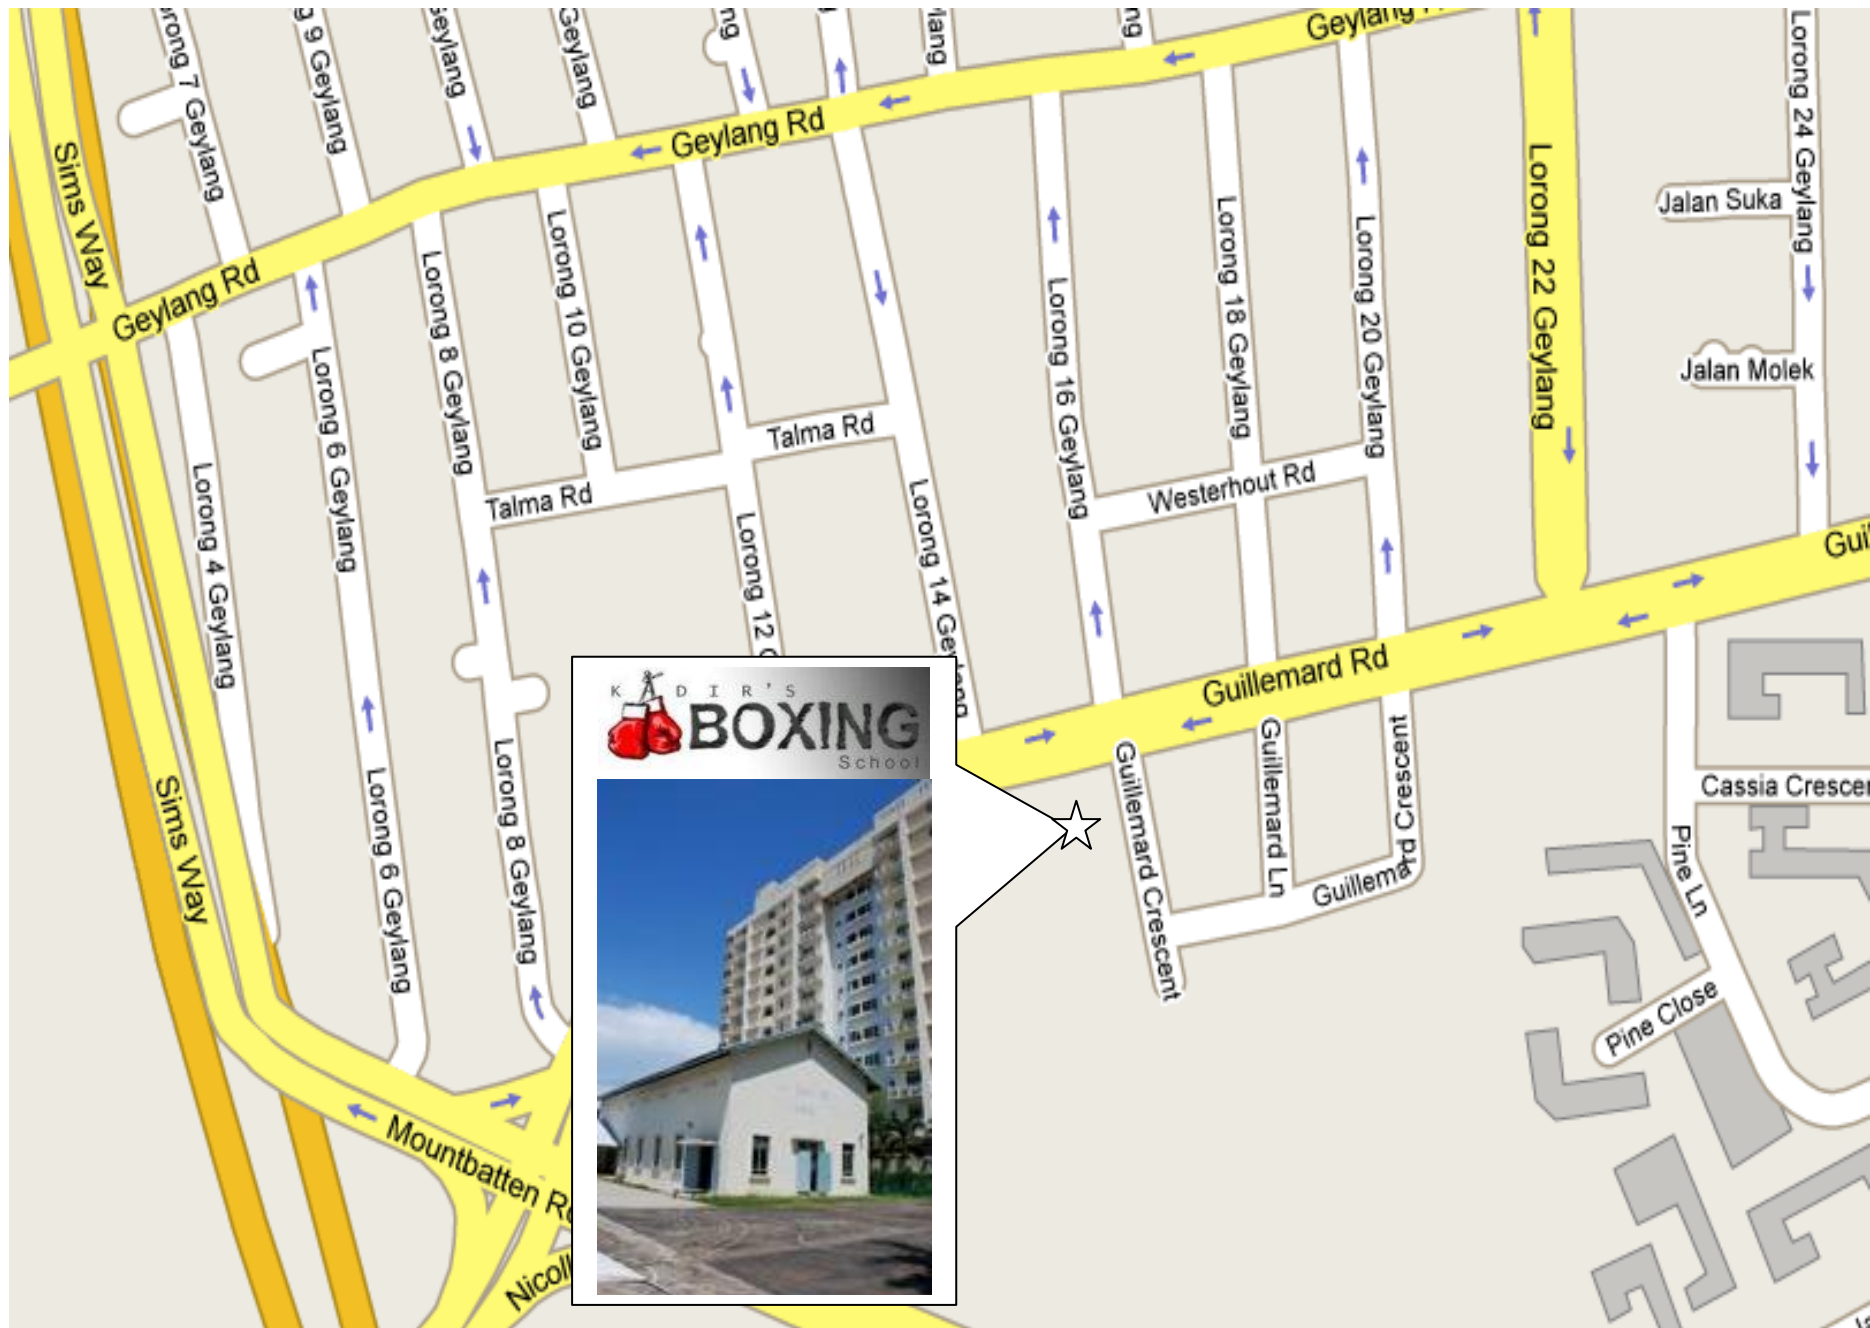

Address :

No.1 Guillemard Crescent, off Guillemard Rd,
Singapore (Alongside Nicole Green Condominium)

Getting There

Walking : 15 Minutes from Aljunied MRT ,
5 minutes from Mounbatten MRT.

By Bus : 7, 70, 70M, 197

Opening Hours

Monday - Friday : 7.30pm - 10pm

See the map below for directions-

KADIR'S
BOXING
School

Wing Fong Mans Bldg

Guillemard Rd

Kadir's Boxing School

Guillemard Presbyterian Church

Guillemard Village

Guillemard Crescent

56

56A CP

30

32

28

9