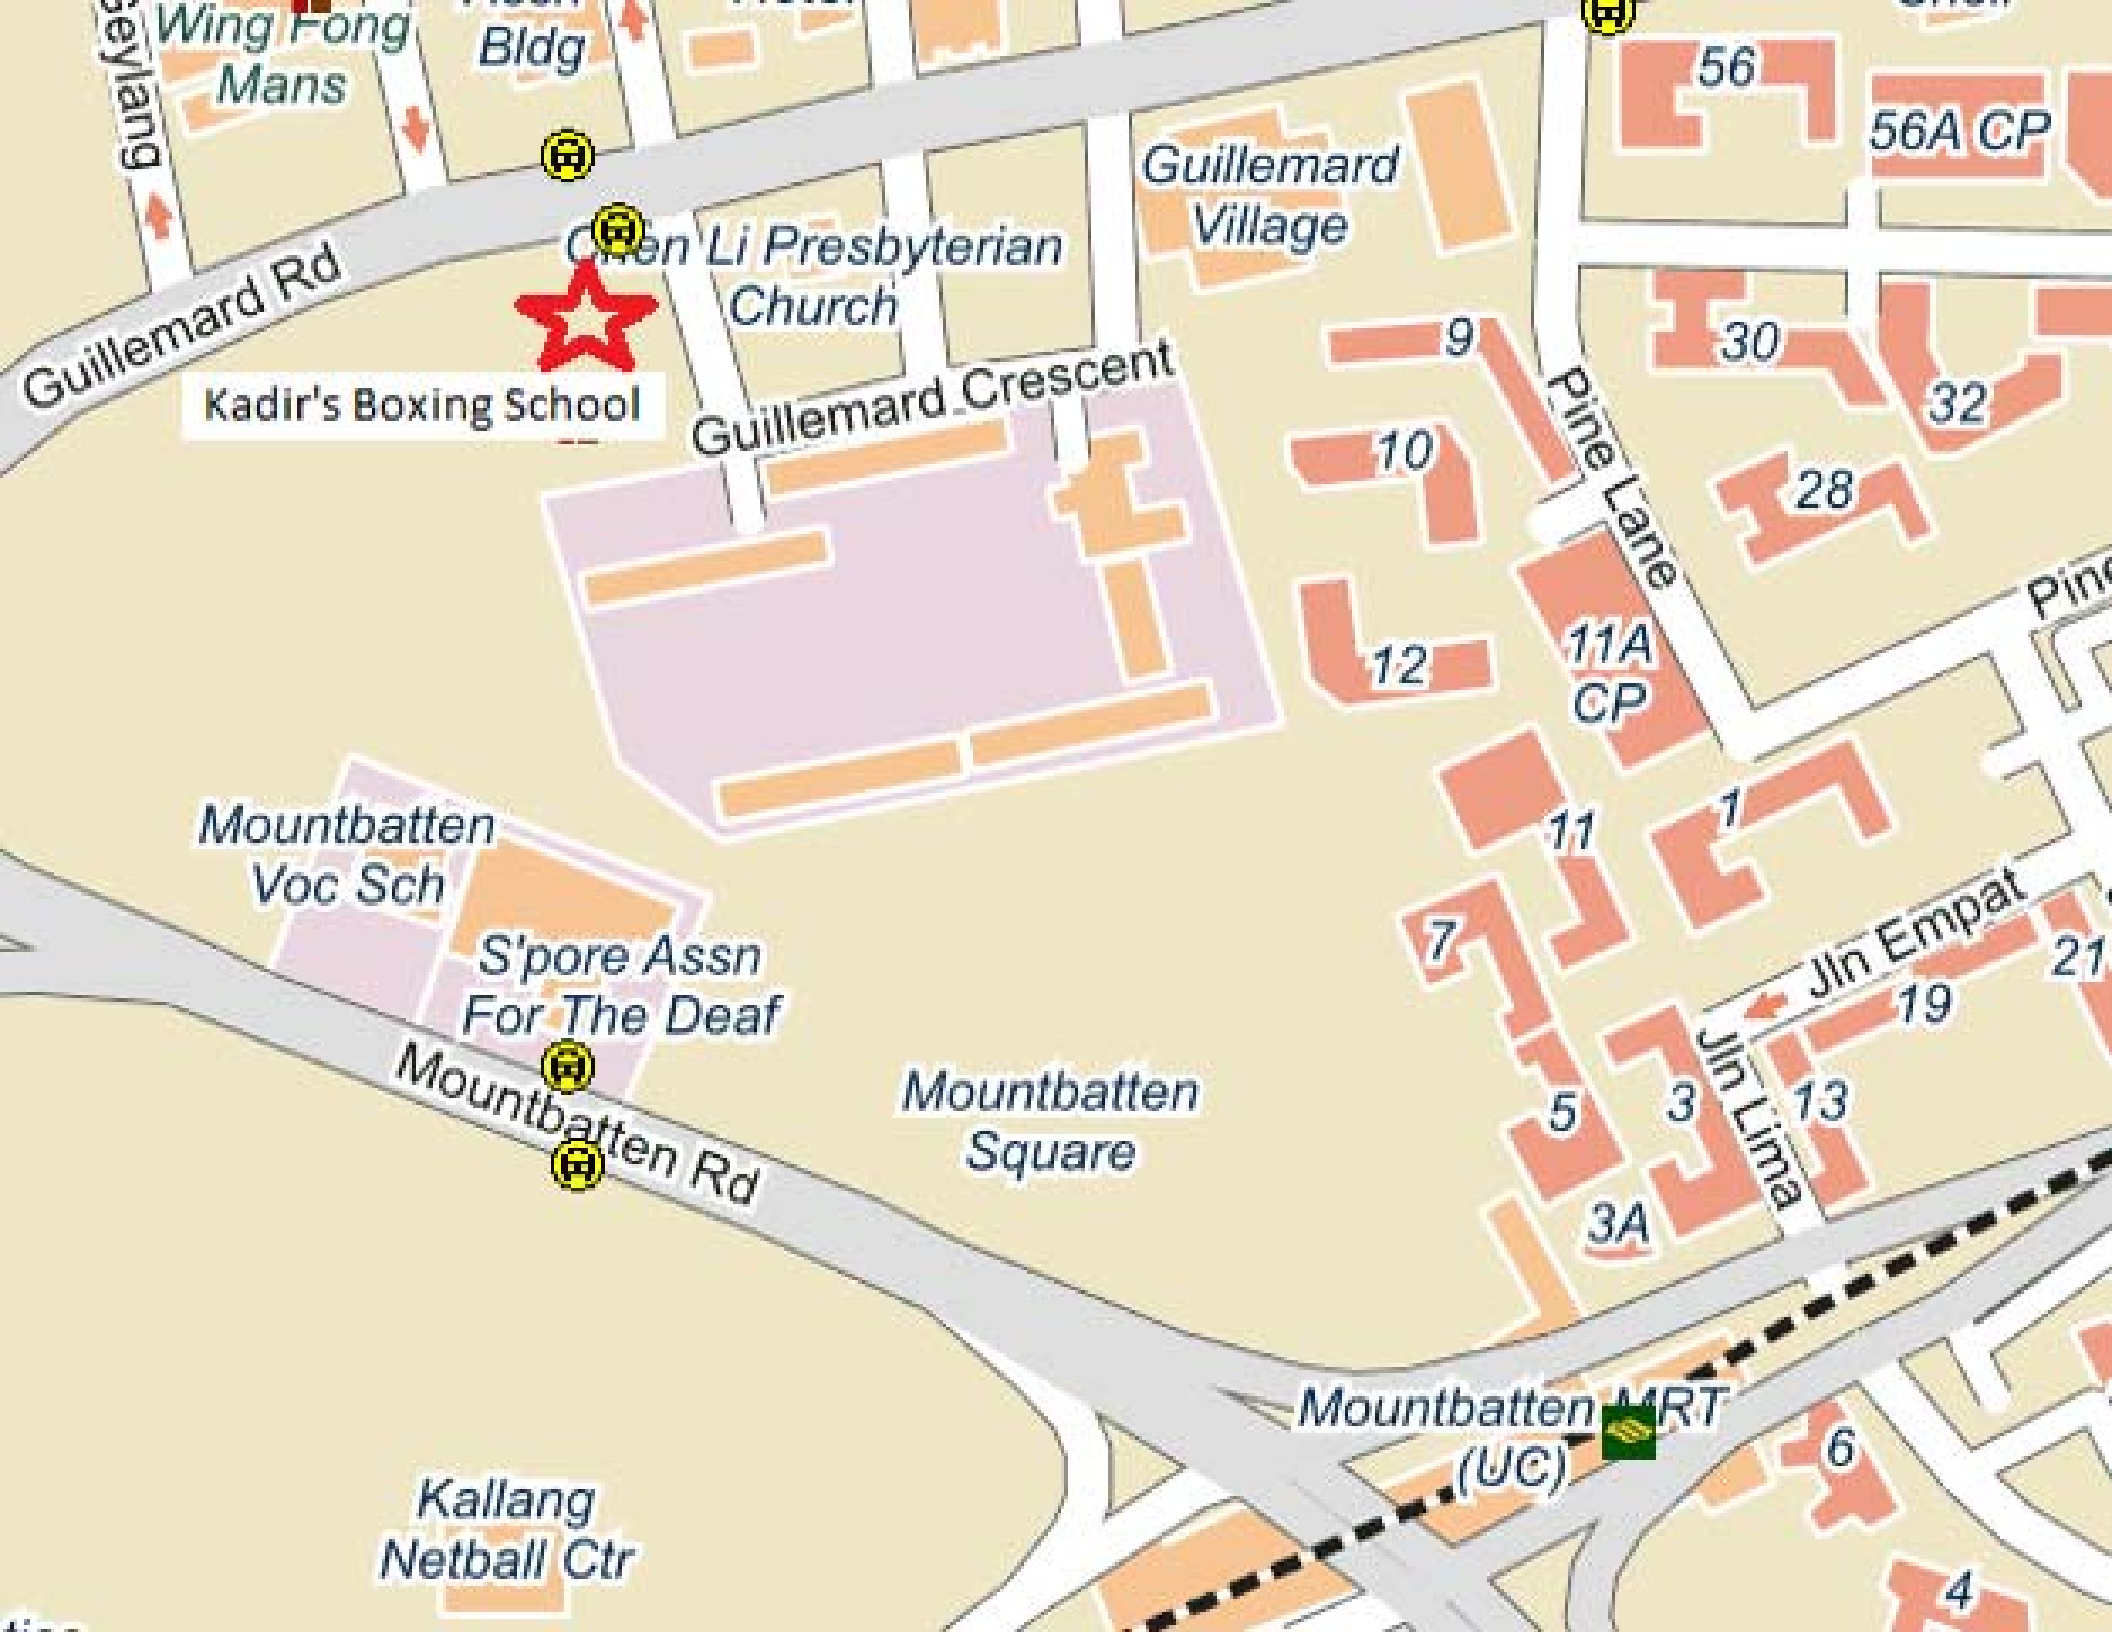

Address :

No.1 Guillemard Crescent, off Guillemard Rd,
Singapore (Alongside Nicole Green Condominium)

Getting There

Walking : 15 Minutes from Aljunied MRT ,
5 minutes from Mounbatten MRT.

By Bus : 7, 70, 70M, 197

Opening Hours

Monday - Friday : 7.30pm - 10pm

See the map below for directions-

KADIR'S
BOXING
School

Wing Fong Mans Bldg

Guillemard Rd

Kadir's Boxing School

Guillemard Presbyterian Church

Guillemard Village

Guillemard Crescent

56

56A CP

30

32

28

9